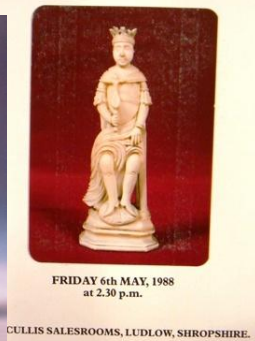

Chess Auction Catalog Project

Instructions for Usage