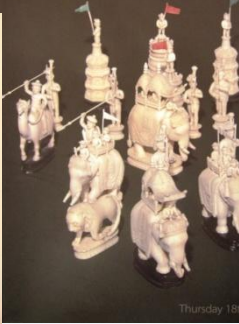

Chess Auction Catalog Project

Instructions for Usage